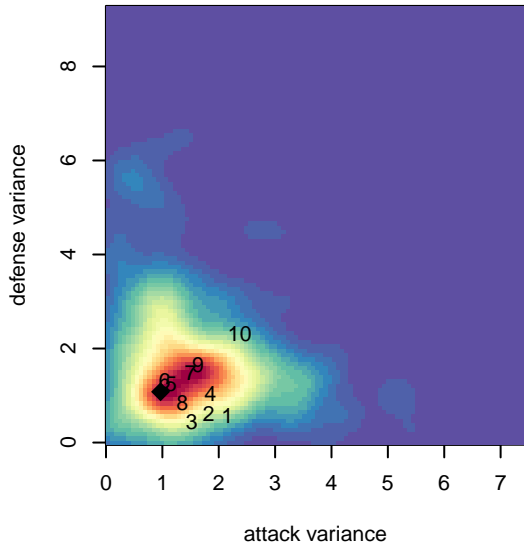

LWPFC White Stingrays G02

Lake Washington Premier FC
 Redmond, WA
 G02 total strength=684
 attack=0.7 defense=0.65
 fall league = PSPL Classic 1 U12
 spr league = Spr PSPL Classic 1 U12

alt names used:
 LWPFC White Stingrays
 LWPFC White Stringrays
 LWPFC White Stingrays
 LWPFC White Stingrays
 LWPFC White Stingrays
 LWPFC White Stingrays

Venues played:
 2014 Yakima Mid Summer Classic GU12
 2014 King of the Hill U12
 2014 Mt Hood Challenge U12
 2014 Labor Day Cup GU12
 2014 PSPL Classic 1 U12
 2014 Spr PSPL Classic 1 U12

**attack and defense variance (black dot)
relative to other teams
and top 10 in region**