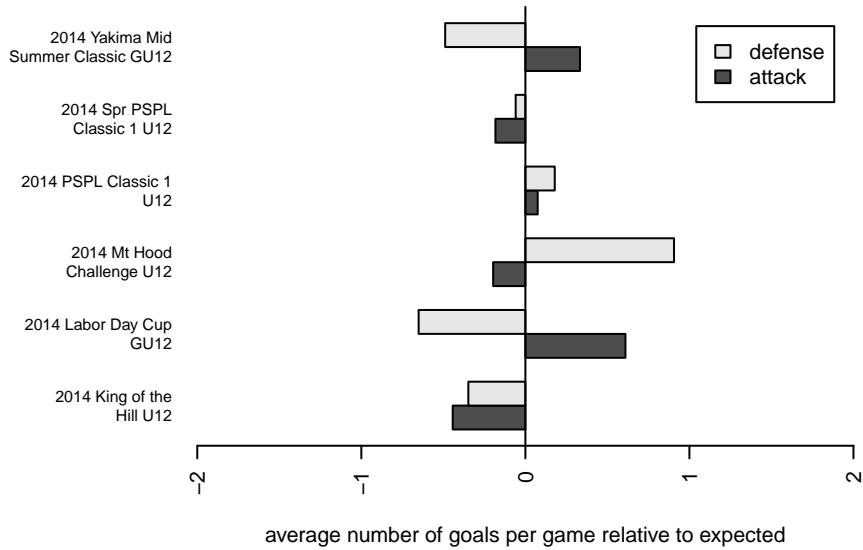

Performance relative to 13 month average