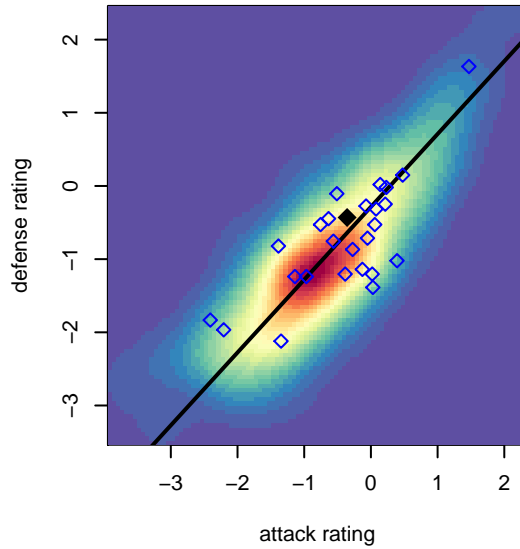

**attack and defense rating
relative to others at age
and all opponents in last 13 months**