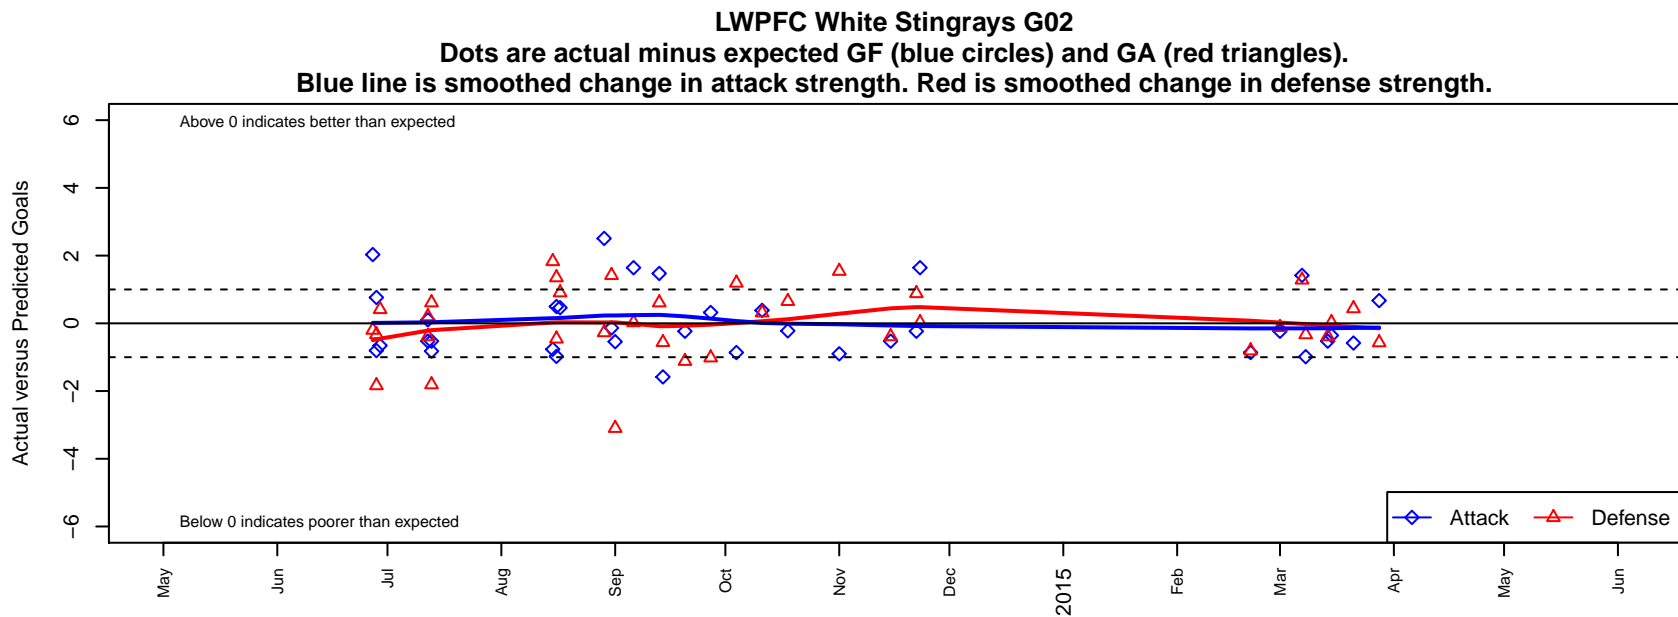

**attack and defense variance (black dot)
relative to other teams
and top 10 in region**

**attack and defense rating
relative to others at age
and all opponents in last 13 months**

LWPFC White Stingrays G02

Lake Washington Premier FC
Redmond, WA
G02 total strength=684
attack=0.7 defense=0.65
fall league = PSPL Classic 1 U12
spr league = Spr PSPL Classic 1 U12

alt names used:
LWPFC White Stingrays
LWPFC White Stringrays
LWPFC White Stingrays
LWPFC White Stingrays
LWPFC White Stingrays
LWPFC White Stingrays

Venues played:
2014 Yakima Mid Summer Classic GU12
2014 King of the Hill U12
2014 Mt Hood Challenge U12
2014 Labor Day Cup GU12
2014 PSPL Classic 1 U12
2014 Spr PSPL Classic 1 U12