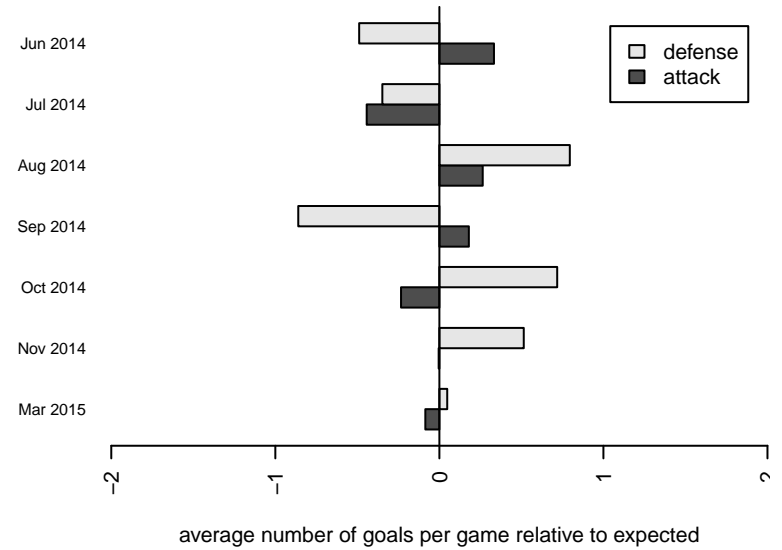

Performance relative to 13 month average