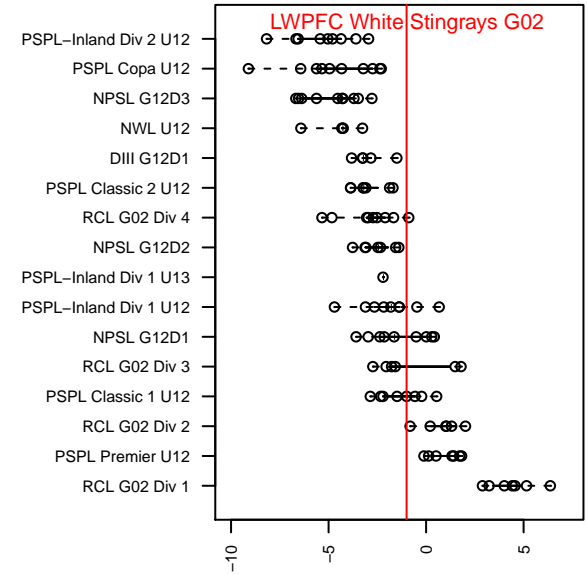

**attack and defense rating
relative to others at age
and all opponents in last 13 months**